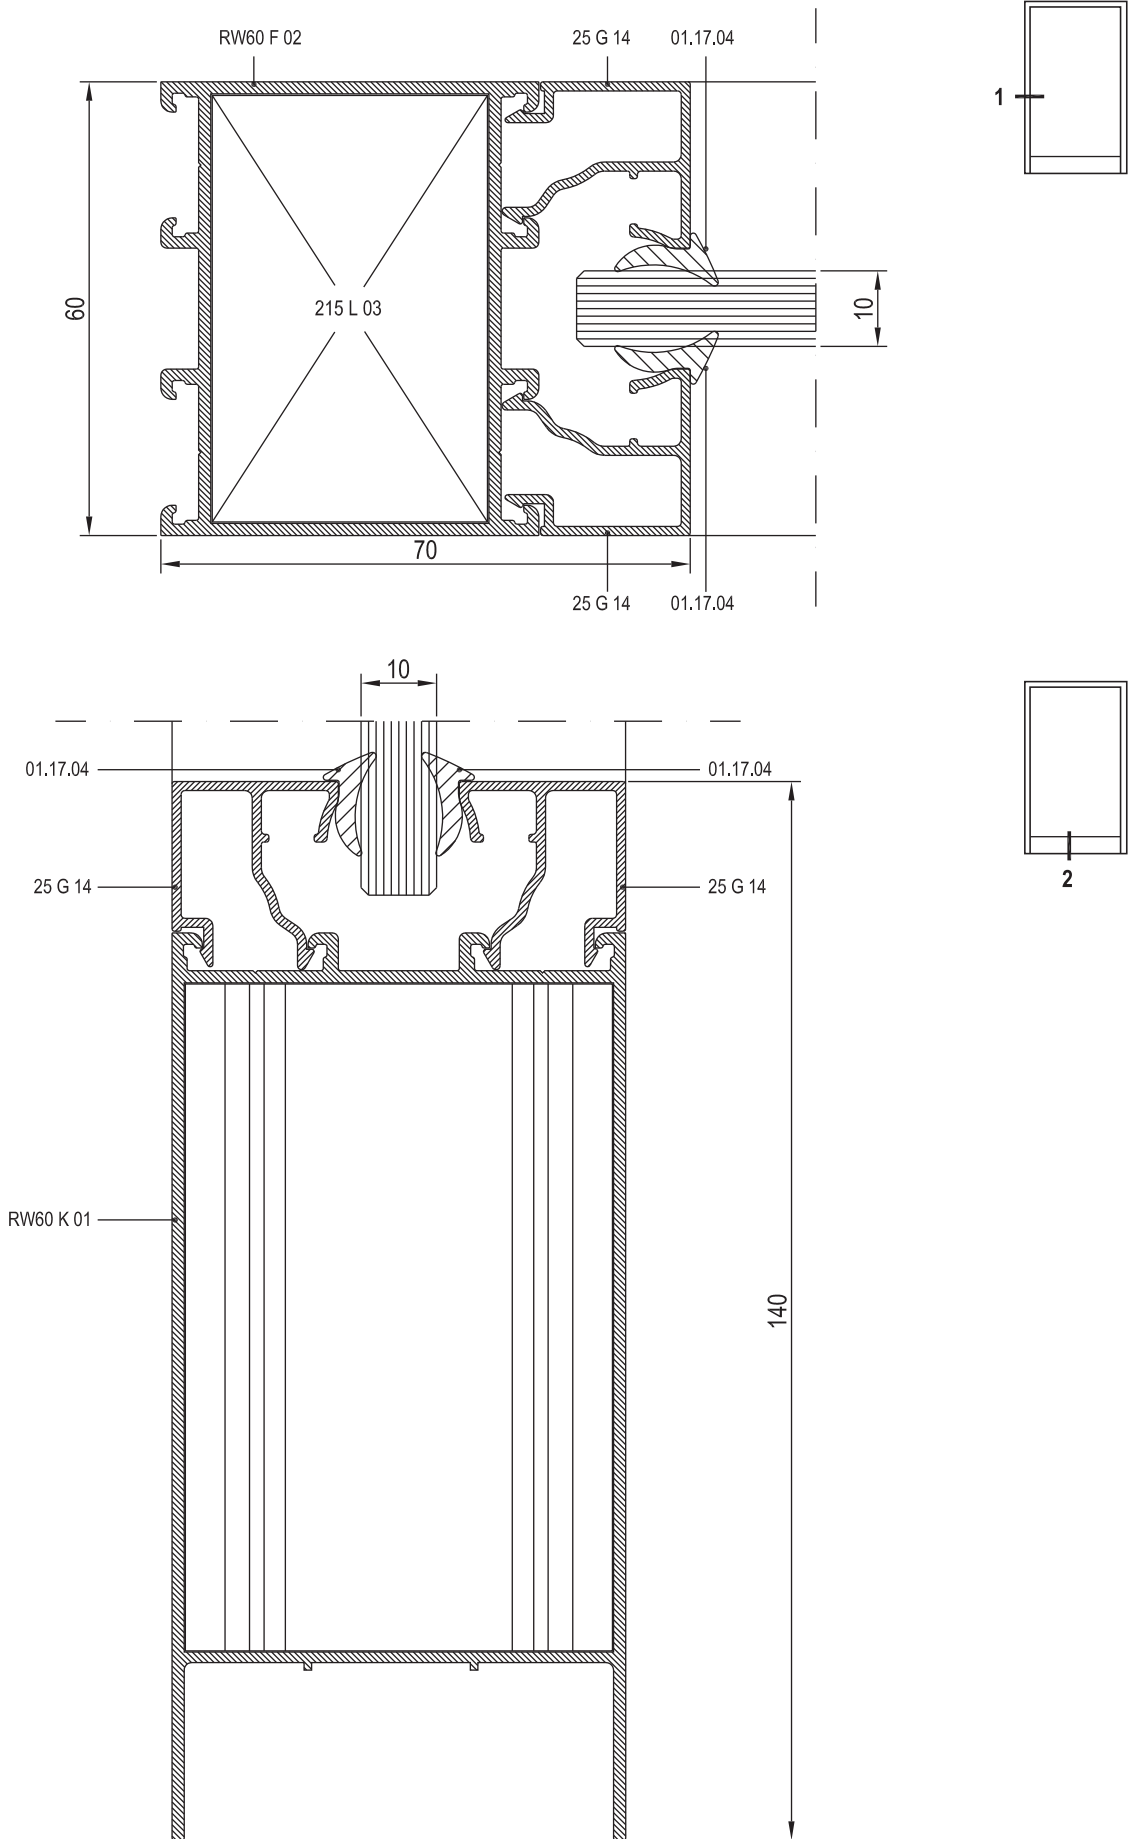

TAKOZLAR (CLEATS)

01	PROFİL KODU (PROFILE CODE)	25 L 03	25 L 50	
	FABRİKA KODU (FACTORY CODE)	2021	10838	
	AĞIRLIK (WEIGHT)	4,315 kg/m	1,748 kg/m	
02	ÇİZİM (DRAWING)			

03	PROFİL KODU (PROFILE CODE)	Rw60 A 08		
	FABRİKA KODU (FACTORY CODE)	10976		
	AĞIRLIK (WEIGHT)	0,967 kg/m		
04	ÇİZİM (DRAWING)			

KÖŞE TAKOZLARI (CORNER CLEAT)

Nr		L m	KEŞİM ÖLÇÜSÜ CUTTING SIZE	AKS. KODU ACS. CODE
Rw60 F 02	10962	25 L 03 (2021)	56,5 mm	215 L 03
Rw60 F 04	10975	25 L 50 (10838)	56,5 mm	215 L 50
Rw60 F 05	11116	25 L 03 (2021)	56,5 mm	215 L 03
Rw60 F 06	11128	25 L 03 (2021)	56,8 mm	245 L 03
Rw60 V 01	10781	25 L 03 (2021)	56,5 mm	215 L 03
Rw60 V 03	11127	25 L 03 (2021)	56,8 mm	245 L 03

ORTA KAYIT BAĞLANTI (MULLION CONNECTION PIECE)

Nr		L m	KEŞİM ÖLÇÜSÜ CUTTING SIZE
Rw60 F 02	10962	Rw60 A 08 (10976)	36,5 mm
Rw60 F 03	10974	Rw60 A 08 (10976)	81,5 mm
Rw60 F 04	10975	Rw60 A 08 (10976)	6,2 mm
Rw60 F 05	11116	Rw60 A 08 (10976)	36,5 mm
Rw60 F 06	11128	Rw60 A 08 (10976)	36,5 mm
Rw60 K 01	10783	Rw60 A 08 (10976)	88,2 mm
Rw60 K 02	11129	Rw60 A 08 (10976)	88,6 mm

01

02

03

04

05

06

07

08

09

10